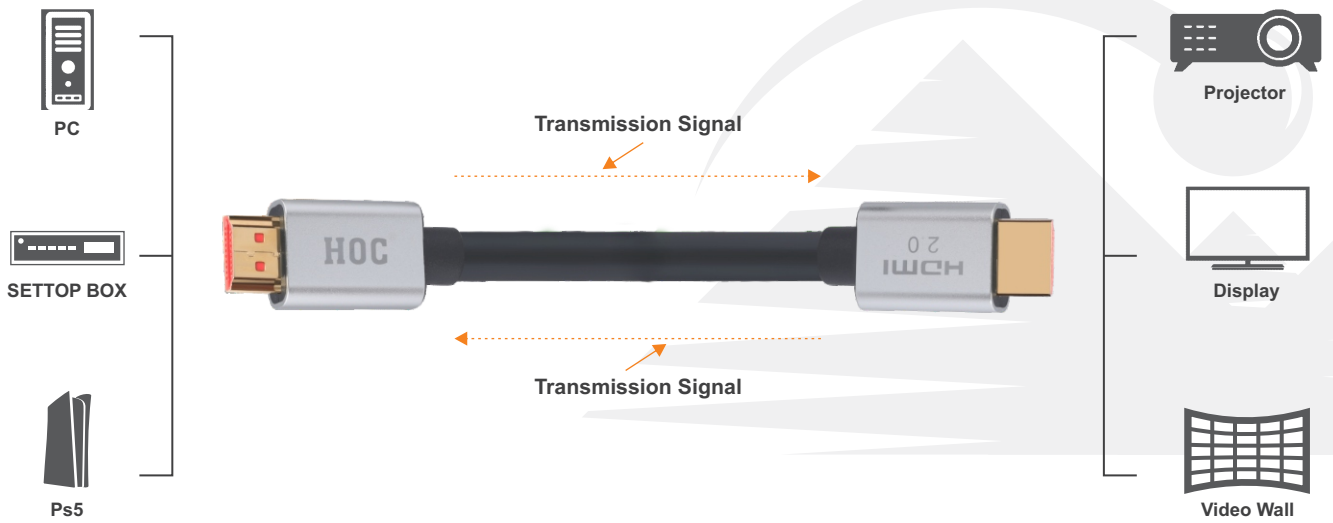

APPLICATION EXAMPLE