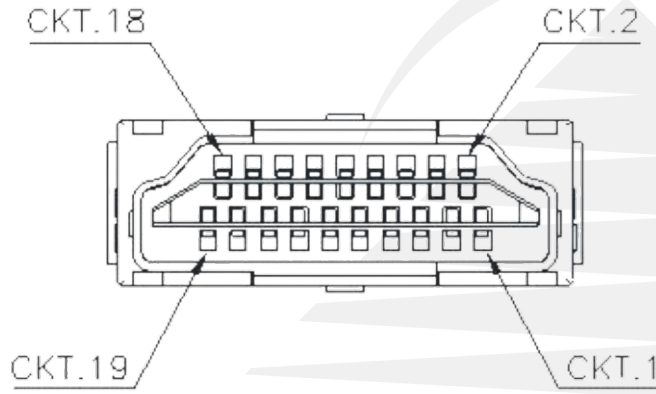

HDMI TYPE A PIN ASSIGNMENT

PIN	Function	PIN	Function
1	T.M.D.S. Data 2+	11	TMDS Clock Shield
2	T.M.D.S. Data 2 Shield	12	TMDS Clock-
3	T.M.D.S. Data 2-	13	CEC
4	T.M.D.S. Data 1+	14	Utility
5	T.M.D.S. Data 1 Shield	15	SCL
6	T.M.D.S. Data 1-	16	SDA
7	T.M.D.S. Data 0+	17	DDC/CEC Ground
8	T.M.D.S. Data 2 Shield	18	+5V Power
9	T.M.D.S. Data 0-	19	Hot Plug Detect
10	TMDS Clock+		

ORDERING INFORMATION

PART NUMBER	DESCRIPTION
HH03-1.5L	HDMI 4K, V2.0, 4K@60Hz, Support ARC/HDCP, Length 1.5m
HH03-3L	HDMI 4K, V2.0, 4K@60Hz, Support ARC/HDCP, Length 3m
HH03-5L	HDMI 4K, V2.0, 4K@60Hz, Support ARC/HDCP, Length 5m
HH03-10L	HDMI 4K, V2.0, 4K@60Hz, Support ARC/HDCP, Length 10m
HH03-15L	HDMI 4K, V2.0, 4K@60Hz, Support ARC/HDCP, Length 15m
HH03-20L	HDMI 4K, V2.0, 4K@60Hz, Support ARC/HDCP, Length 20m